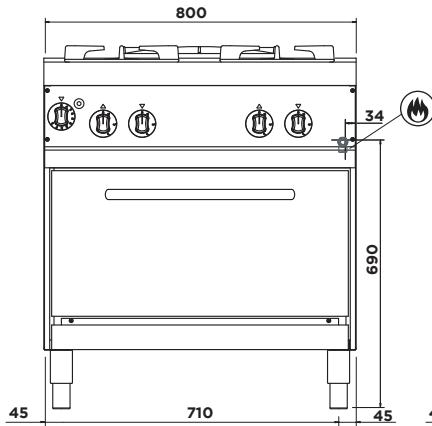

Gas boiling unit on static gas oven. Pressed cooking top thickness 10/10. Burners made in cast iron nickel-plated and brass, with pilot flame. Burners are controlled by safety taps with thermocouple and gradual regulation of the power supplied. Static gas oven with Gastronorm dimensions 1/1, heated by a stainless steel tubular burner with piezoelectric ignition. Temperature control made by safety tap with thermocouple. Upper grids in cast iron vitrified. Framework made in stainless steel.

CARATTERISTICHE TECNICHE

TECHNICAL CHARACTERISTICS

	M74NBFXG	M76NBFXG
Dimensioni / Dimensions	800 x 700 x 900 mm	1000 x 700 x 900 mm
Peso netto / Net weight	89 Kg	105 Kg
Altezza regolazione piedini Ø 1"1/2 / Height adjustment of feet Ø 1"1/2	120/160 mm	120/160 mm
Riciclabilità % del peso apparecchio / Recyclability % weight of appliance	98%	98%
Pressione gas / Gas pressure	mbar	mbar
Tipo gas G20-G25* / Type of gas G20-G25*	20/25	20/25
Opzione gas G30-G31* / Gas option G30-G31*	28...30/37	28...30/37
Ø entrata gas / Gas inlet Ø	1/2"	1/2"
Potenza totale gas / Gas total power	23,6 kW	33,6 kW
Consumo G20 20 mbar / Consumption G20 20 mbar	2,497 m ³ /h	3,555 m ³ /h
Indice di protezione all'acqua / Water ingress protection rating	IPX4	IPX4
Potenza forno gas / Gas oven power	3,6 kW	3,6 kW
Interno forno / Oven interior	580 x 380 x 300 mm	580 x 380 x 300 mm
Numero di livelli / No. shelf positions	4	4
Spazio tra 2 livelli / Space between 2 shelves	75 mm	75 mm
Suola forno / Oven floor	549 x 364 mm	549 x 364 mm
Dimensioni imballo / Package dimensions	860 x 780 x 1230 mm	1040 x 780 x 1080 mm
Peso lordo / Gross weight	96 Kg	113 Kg
Volume / Volume	0,82 m ³	0,88 m ³

* Secondo il paese di destinazione / According to the country of destination

EMME 7

EMME

CUCINA GAS CON PILOTA SU FORNO STATICO GAS 1/1

GAS RANGE WITH PILOT ON 1/1 STATIC GAS OVEN

M74NBFXG

M76NBFXG

M74NBFXG