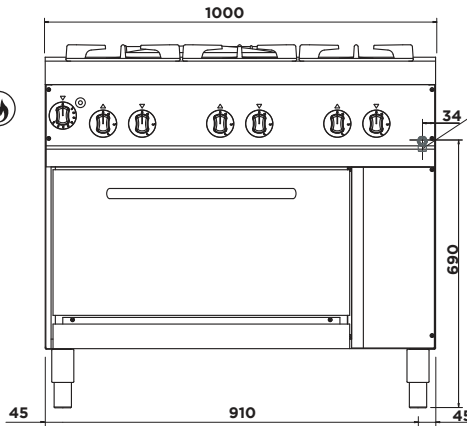

Gas boiling unit on static gas oven. Pressed cooking top thickness 10/10. Burners made in cast iron nickel-plated and brass, with pilot flame. Burners are controlled by safety taps with thermocouple and gradual regulation of the power supplied. Static gas oven with Gastronorm dimensions 1/1, heated by a stainless steel tubular burner with piezoelectric ignition. Temperature control made by safety tap with thermocouple. Upper grids in cast iron vitrified. Framework made in stainless steel.

CARATTERISTICHE TECNICHE

TECHNICAL CHARACTERISTICS

	M74NBFXG	M76NBFXG
Dimensioni / Dimensions	800 x 700 x 900 mm	1000 x 700 x 900 mm
Peso netto / Net weight	89 Kg	105 Kg
Altezza regolazione piedini Ø 1"1/2 / Height adjustment of feet Ø 1"1/2	120/160 mm	120/160 mm
Riciclabilità % del peso apparecchio / Recyclability % weight of appliance	98%	98%
Pressione gas / Gas pressure	mbar	mbar
Tipo gas G20-G25* / Type of gas G20-G25*	20/25	20/25
Opzione gas G30-G31* / Gas option G30-G31*	28...30/37	28...30/37
Ø entrata gas / Gas inlet Ø	1/2"	1/2"
Potenza totale gas / Gas total power	23,6 kW	33,6 kW
Consumo G20 20 mbar / Consumption G20 20 mbar	2,497 m ³ /h	3,555 m ³ /h
Indice di protezione all'acqua / Water ingress protection rating	IPX4	IPX4
Potenza forno gas / Gas oven power	3,6 kW	3,6 kW
Interno forno / Oven interior	580 x 380 x 300 mm	580 x 380 x 300 mm
Numero di livelli / No. shelf positions	4	4
Spazio tra 2 livelli / Space between 2 shelves	75 mm	75 mm
Suola forno / Oven floor	549 x 364 mm	549 x 364 mm
Dimensioni imballo / Package dimensions	860 x 780 x 1230 mm	1040 x 780 x 1080 mm
Peso lordo / Gross weight	96 Kg	113 Kg
Volume / Volume	0,82 m ³	0,88 m ³

* Secondo il paese di destinazione / According to the country of destination

EMME 7

EMME

CUCINA GAS CON PILOTA SU FORNO STATICO GAS 1/1

GAS RANGE WITH PILOT ON 1/1 STATIC GAS OVEN

M74NBFXG

M76NBFXG

M74NBFXG